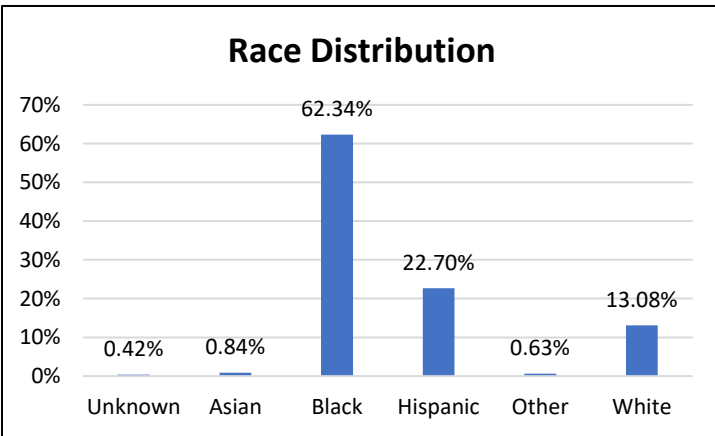

Pretrial Services Weekly Report

Electronic Monitoring Population Demographics 2/2/2024

Curfew Only population:	880
Bischof Law Only population:	695
Cases with Curfew and Bischof Law Supervision*	76

Curfew

Bischof Law

* 76 individuals are supervised under Curfew and Bischof Law. These individuals are reflected in both the Curfew and Bischof Law graphs