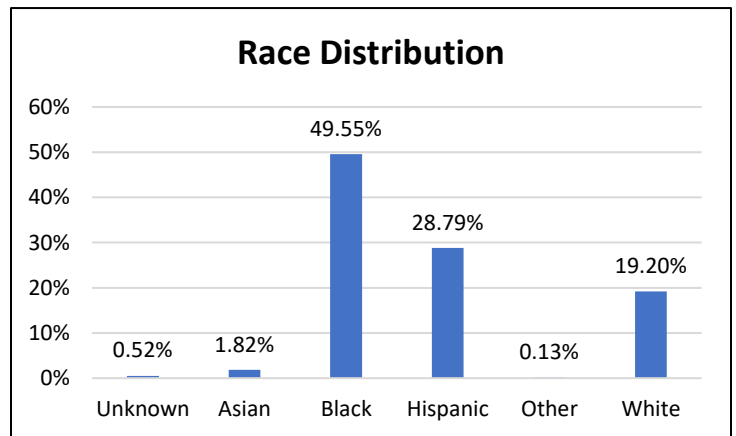

Pretrial Services Weekly Report

Electronic Monitoring Population Demographics 2/2/2024

Curfew Only population:	880
Bischof Law Only population:	695
Cases with Curfew and Bischof Law Supervision*	76

Curfew

Bischof Law

* 76 individuals are supervised under Curfew and Bischof Law. These individuals are reflected in both the Curfew and Bischof Law graphs