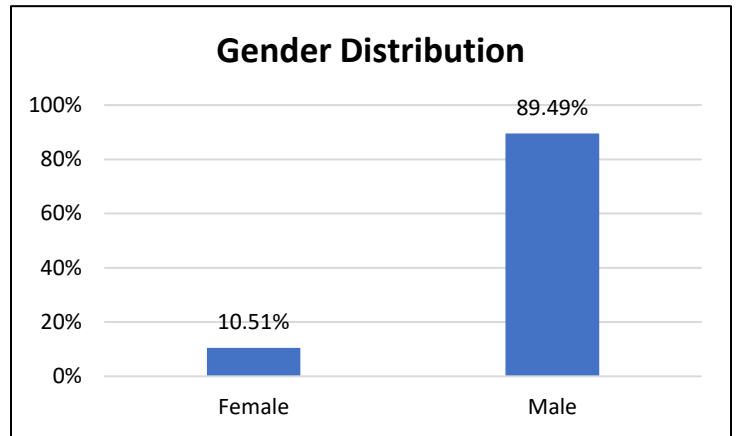

Pretrial Services Weekly Report

Electronic Monitoring Population Demographics 2/2/2024

Curfew Only population:	880
Bischof Law Only population:	695
Cases with Curfew and Bischof Law Supervision*	76

Curfew

Bischof Law

* 76 individuals are supervised under Curfew and Bischof Law. These individuals are reflected in both the Curfew and Bischof Law graphs