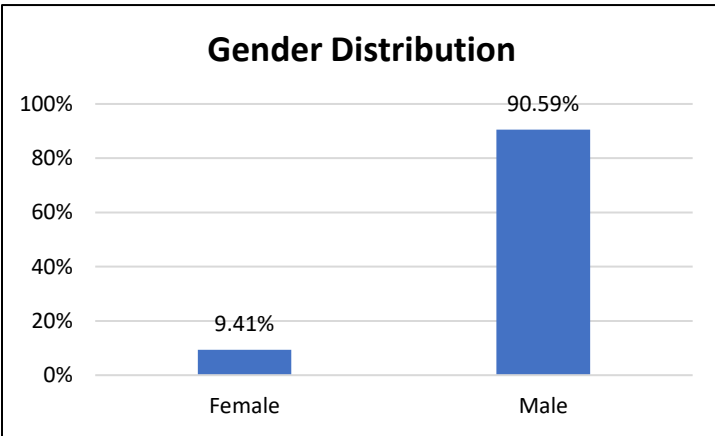

Pretrial Services Weekly Report

Electronic Monitoring Population Demographics 2/2/2024

Curfew Only population:	880
Bischof Law Only population:	695
Cases with Curfew and Bischof Law Supervision*	76

Curfew

Bischof Law

* 76 individuals are supervised under Curfew and Bischof Law. These individuals are reflected in both the Curfew and Bischof Law graphs