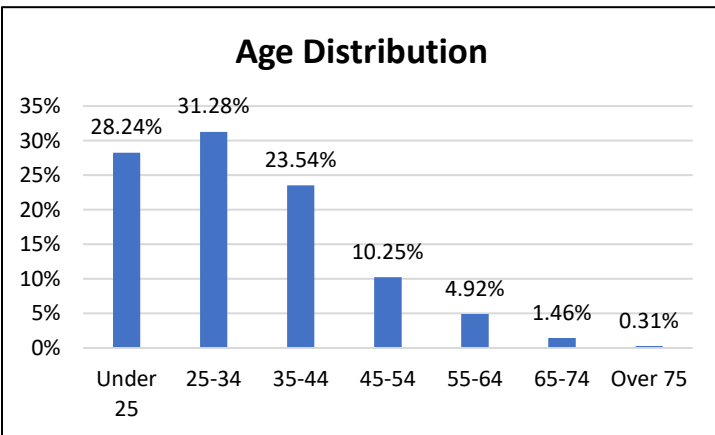

Pretrial Services Weekly Report

Electronic Monitoring Population Demographics 2/2/2024

Curfew Only population:	880
Bischof Law Only population:	695
Cases with Curfew and Bischof Law Supervision*	76

Curfew

Bischof Law

* 76 individuals are supervised under Curfew and Bischof Law. These individuals are reflected in both the Curfew and Bischof Law graphs