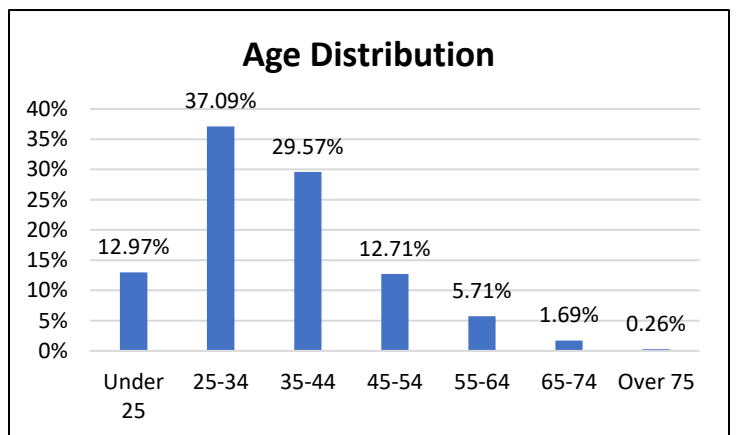

Pretrial Services Weekly Report

Electronic Monitoring Population Demographics 2/2/2024

Curfew Only population:	880
Bischof Law Only population:	695
Cases with Curfew and Bischof Law Supervision*	76

Curfew

Bischof Law

* 76 individuals are supervised under Curfew and Bischof Law. These individuals are reflected in both the Curfew and Bischof Law graphs